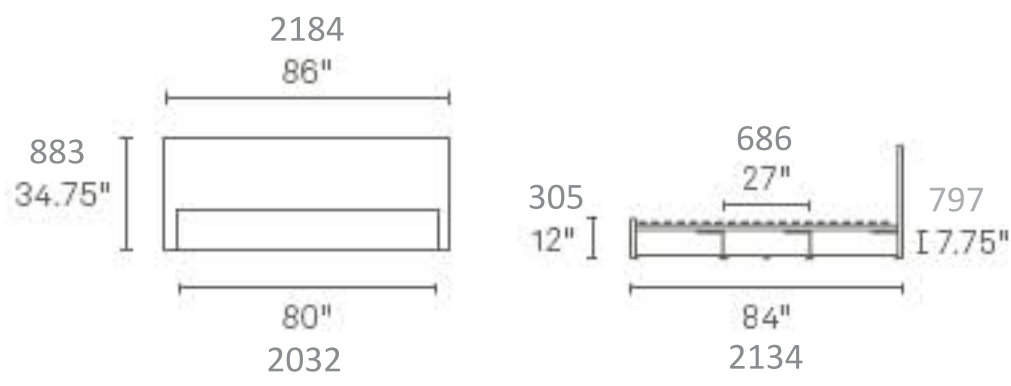

MODU-LICIOUS KING

MD1-BDKING-MA

MD1-BDKING-GO

MD1-BDKING-WL

MAPLE

GRAPHITE-ON-OAK

WALNUT

queen size pictured, bedside table sold separately